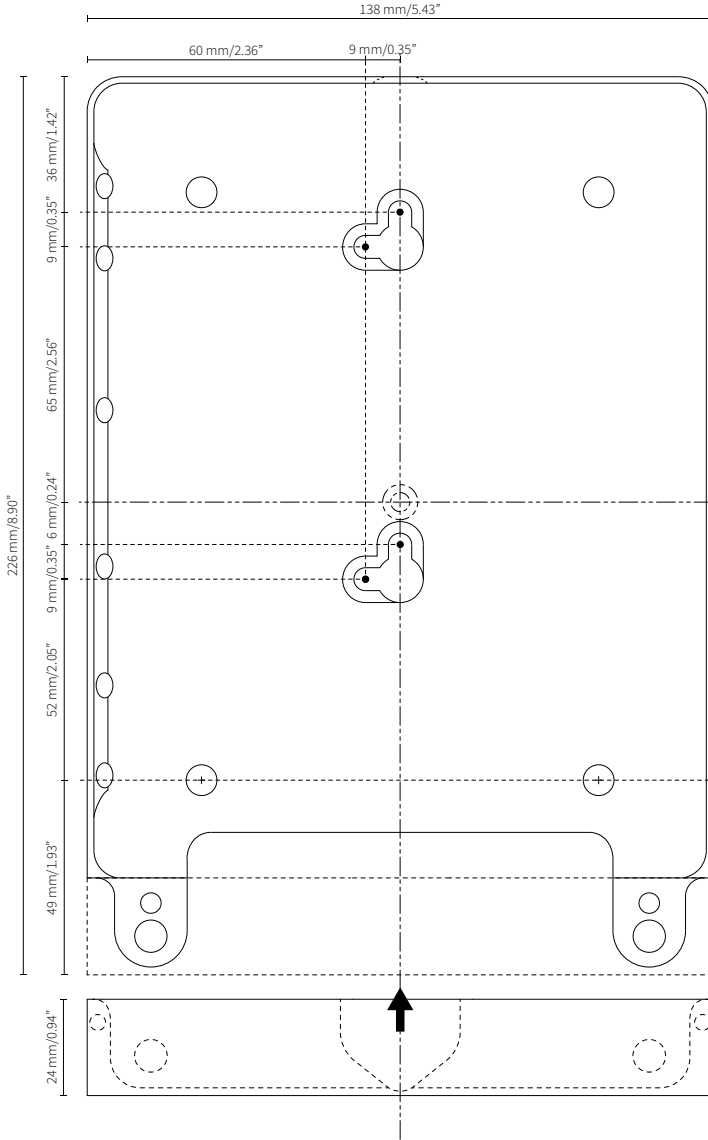

# eve dimensions

- eve frame: 265mm/10.43" x 190mm/7.48" x 13mm/0.51"
- eve cover: 24mm/0.94" x 190mm/7.48" x 13mm/0.51"
- eve set: 268mm/10.55" x 190mm/7.48" x 13mm/0.51"

# eve mini dimensions

eve mini frame: 226mm/8.74" x 138mm/5.43" x 10mm/0.39"  
eve mini cover: 24mm/0.94" x 138mm/5.43" x 10mm/0.39"  
eve mini set: 226mm/8.90" x 138mm/5.43" x 10mm/0.39"

---