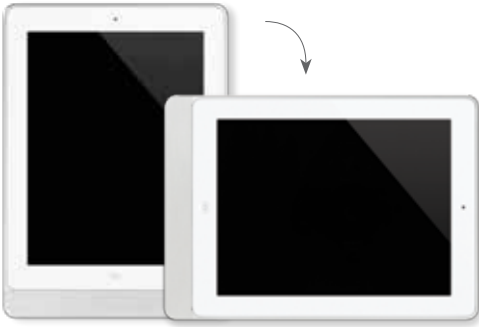

Simple in installation

- easily mounted on the wall using 2 screws
- compatible with all major iPad generations: iPad 2, iPad 3 and iPad 4 with Lightning Connector
- portrait or landscape orientation

- no unsightly cables or connections - all you need is a single gang wall box to install
- fitted with a permanent connection - iPad charger (220V) or puck USB charger (24V)
- also available for iPad mini

portrait or landscape orientation