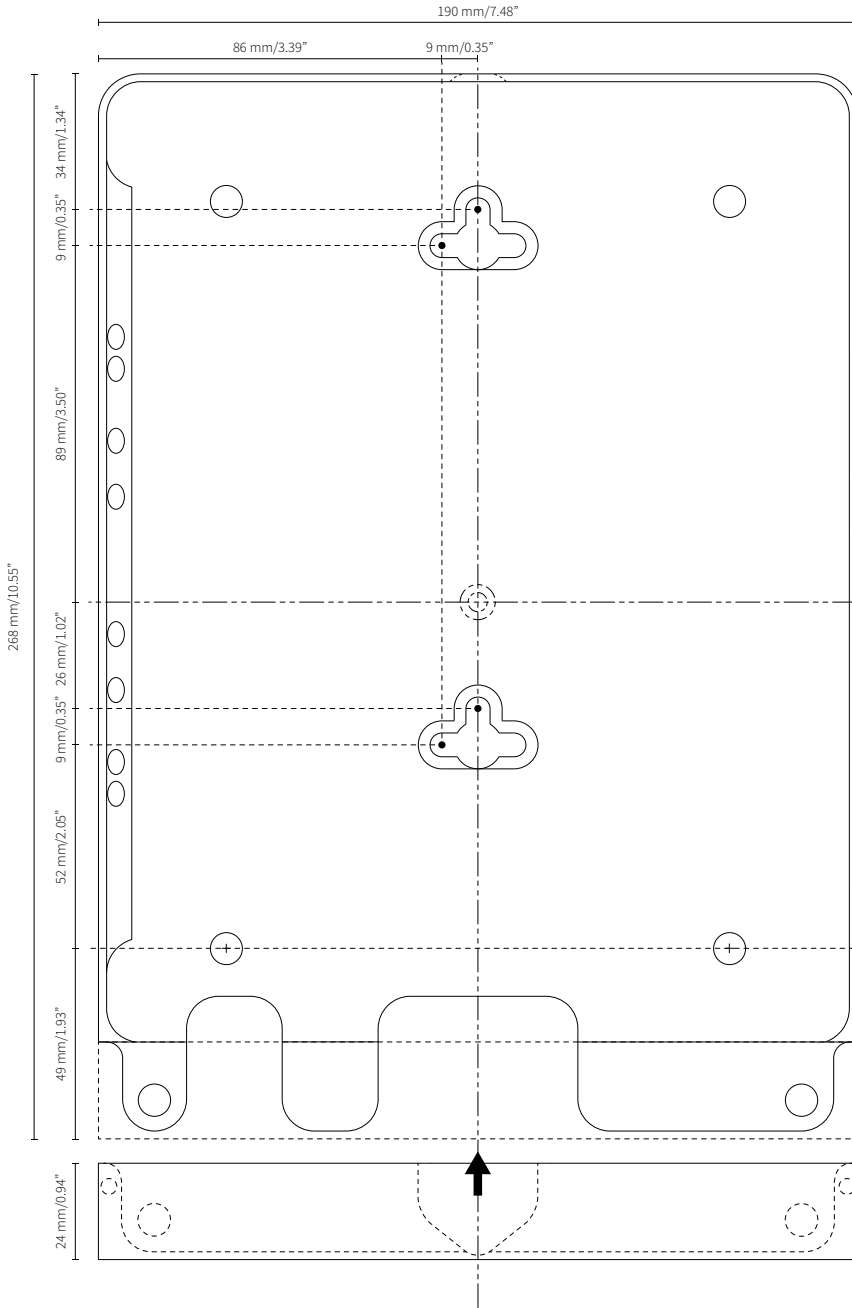

# eve dimensions

- eve frame: 265mm/10.43" x 190mm/7.48" x 13mm/0.51"
- eve cover: 24mm/0.94" x 190mm/7.48" x 13mm/0.51"
- eve set: 268mm/10.55" x 190mm/7.48" x 13mm/0.51"

# eve mini dimensions

eve mini frame: 226mm/8.74" x 138mm/5.43" x 10mm/0.39"  
eve mini cover: 24mm/0.94" x 138mm/5.43" x 10mm/0.39"  
eve mini set: 226mm/8.90" x 138mm/5.43" x 10mm/0.39"

---